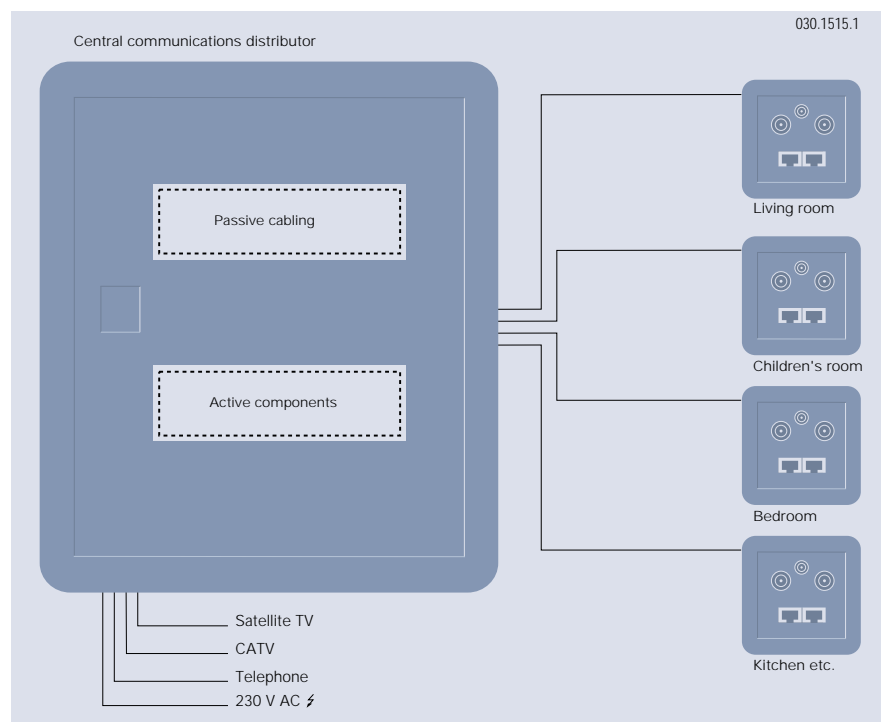

For common-sense installations: The R&M Multimedia outlet and a central communications distributor.