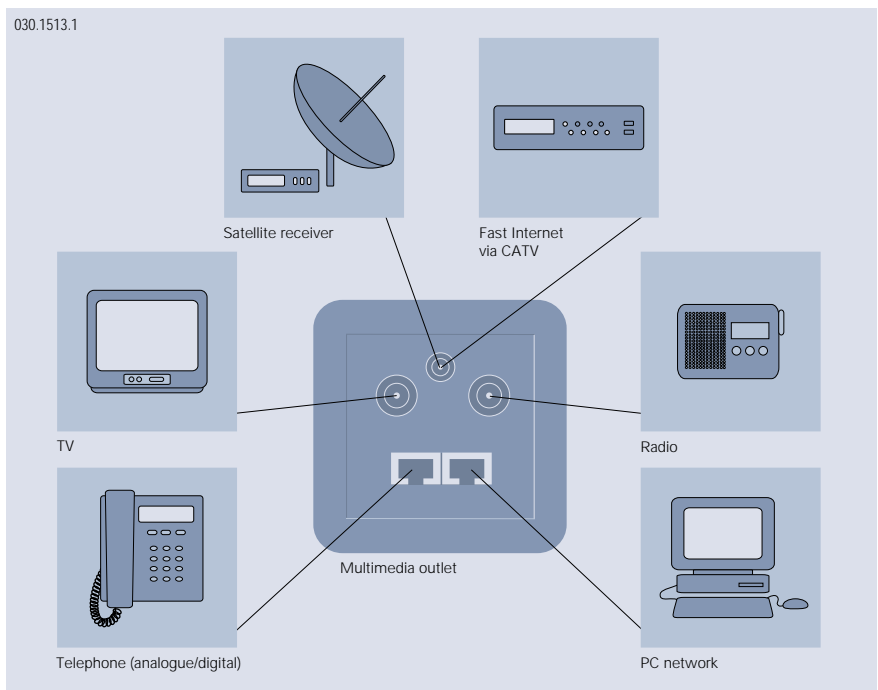

The multimedia marvel.

R&M Multimedia –
single-outlet convenience.

 **R&M**

Convincing cabling solutions

R&M Multimedia outlet

PLUG INTO THE FUTURE.

THE WAY PEOPLE LIVE AND WORK IS CONSTANTLY CHANGING. TECHNOLOGICAL INNOVATION IS REDEFINING ROLES IN THE WORKING WORLD BY INTRODUCING CONCEPTS SUCH AS TELECOMMUTING AND HOME OFFICES. FOR THIS REASON, IT IS TREMENDOUSLY IMPORTANT TO PLAN INSTALLATIONS AND CABLING NOT ONLY IN TERMS OF COST-EFFECTIVENESS BUT ALSO WITH A VIEW TOWARDS FUTURE APPLICATIONS.

In an attempt to outdo their competitors, telecommunications service providers keep coming up with ever new and more tempting offers. And obviously, users want freedom of choice. But this freedom can only be exploited if the passive cabling structure at every workstation and in every room of a home office is independent of the provider. This is exactly where the

new R&M Multimedia outlet gives you unique benefits. One single connection point combines a wide range of applications: TV, fast Internet via CATV, satellite receiver, radio, ISDN, analogue telephony and PC networks. This offers you the greatest possible latitude for all current and future needs. In brief: total flexibility.

The R&M Multimedia outlet and supported applications.

030.1514

050.1039

THE R&M HOME CABLING CONCEPT WITH THE MULTIMEDIA OUTLET AND A COMMUNICATIONS DISTRIBUTOR.

The new R&M Multimedia outlet now makes it possible to implement a requirements-driven structured cabling system in the home office domain for the very first time. A central communications distributor which accommodates all active (NT, HUB, CATV modem, ASDL modem, router, etc.) and passive components allows the creation of a star-topology network that interconnects all Multimedia outlets. The new R&M home cabling concept is packed with compelling features, including an appealing price/performance ratio, fast and simple installation, expandability, and guaranteed obsolescence-proof design.